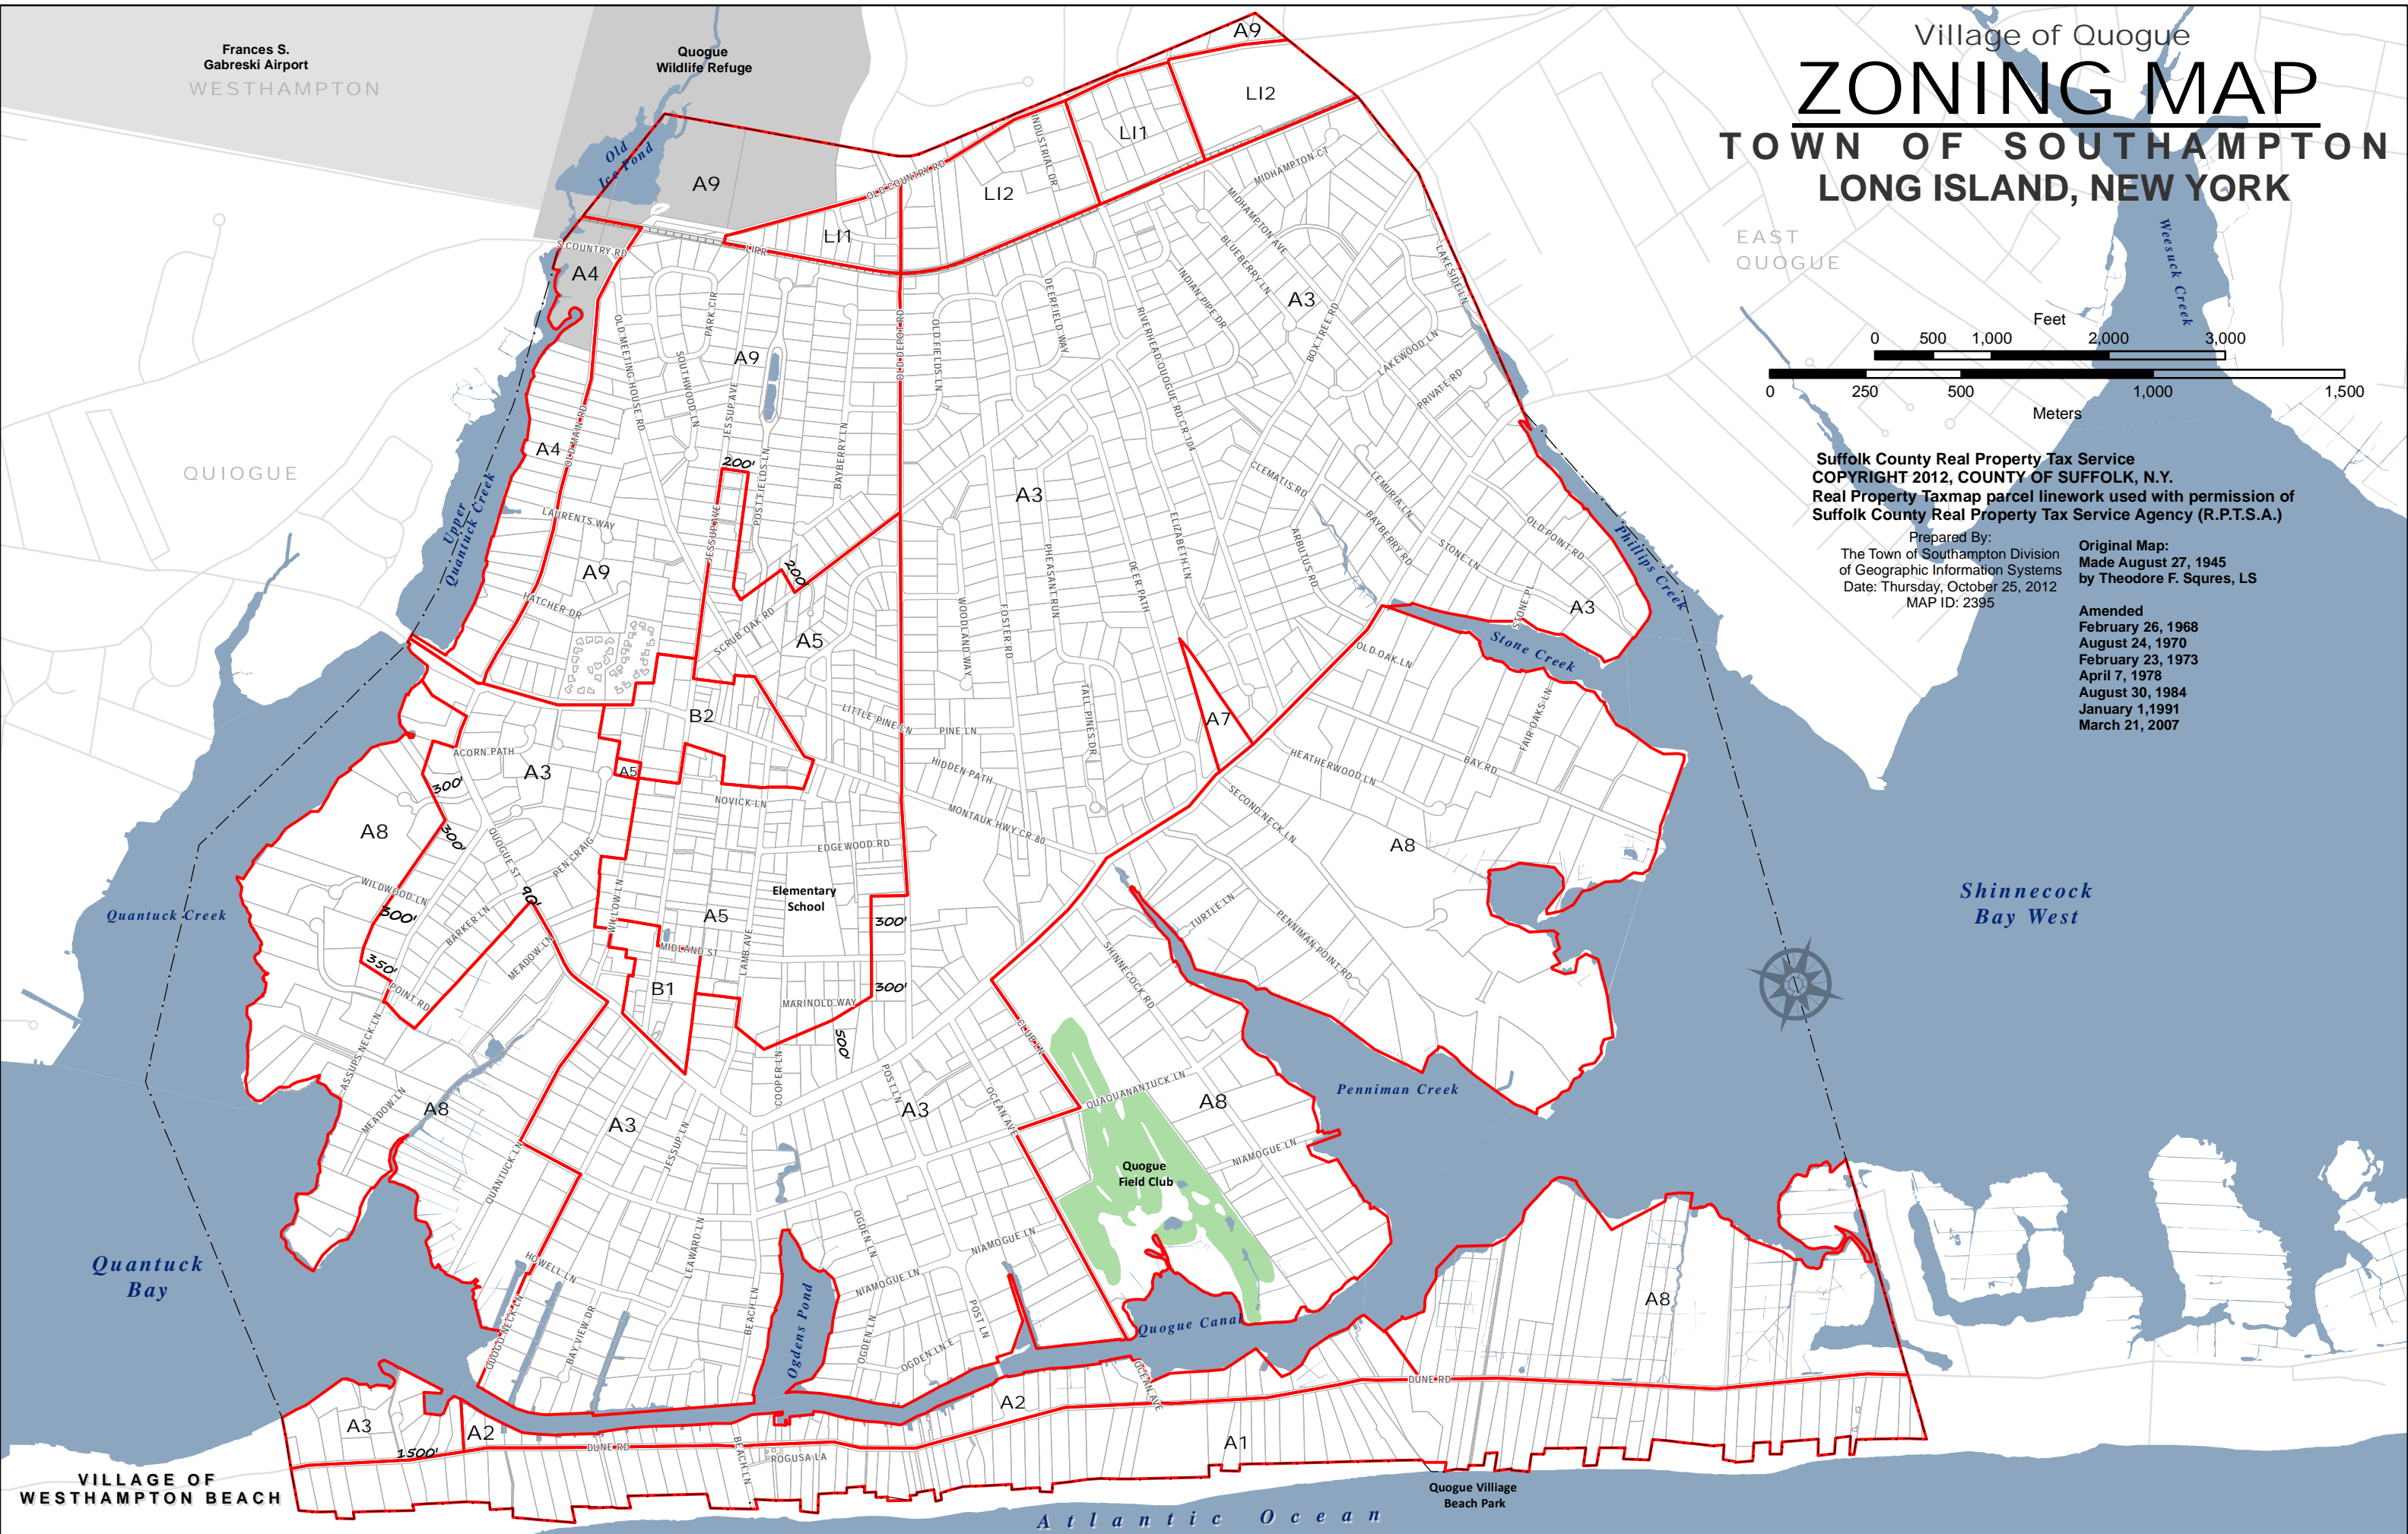

Frances S. Gabreski Airport
WESTHAMPTON

Quogue Wildlife Refuge

Village of Quogue ZONING MAP TOWN OF SOUTHAMPTON LONG ISLAND, NEW YORK

EAST
QUOGUE

Suffolk County Real Property Tax Service
COPYRIGHT 2012, COUNTY OF SUFFOLK, N.Y.
Real Property Taxmap parcel linework used with permission of
Suffolk County Real Property Tax Service Agency (R.P.T.S.A.)

Prepared By:
The Town of Southampton Division
of Geographic Information Systems
Date: Thursday, October 25, 2012
MAP ID: 2395

Original Map:
Made August 27, 1945
by Theodore F. Squires, LS

Amended
February 26, 1968
August 24, 1970
February 23, 1973
April 7, 1978
August 30, 1984
January 1, 1991
March 21, 2007

VILLAGE OF
WESTHAMPTON BEACH

Quogue Village
Beach Park

Atlantic Ocean